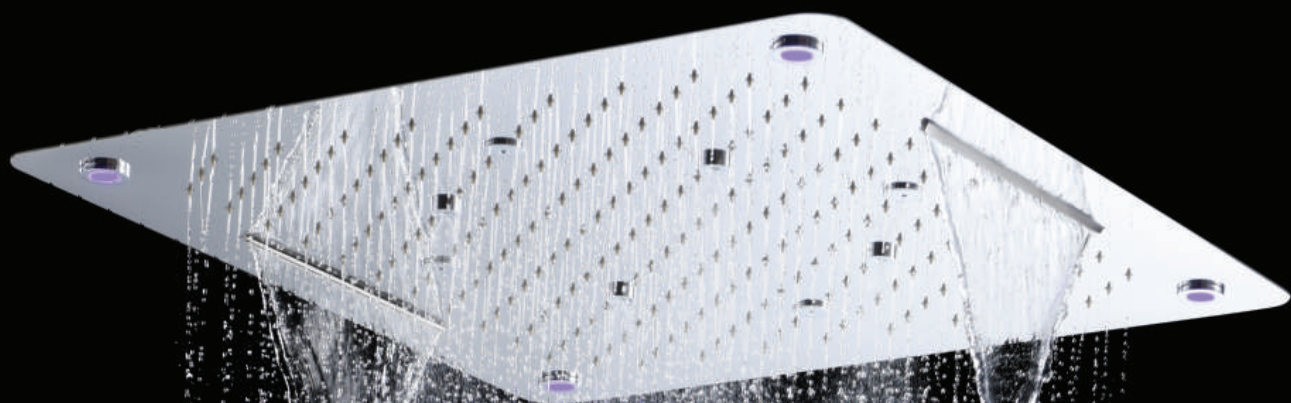

Solid brass casting

single handle to control the hot and cold

chrome plated

The spout can be rotated 720°

Neoperl Aerator

The spout can be rotated 720°

Simple mounting base

CHROME

DIMENSION
277*234mm

MRP
₹ 37800

GOLD

MODEL NUMBER
BML-C7-GL

MATERIAL
BRASS

DIMENSION
277*234mm

MRP
₹ 37800

MULTIFUNCTIONAL CEILING SHOWERS