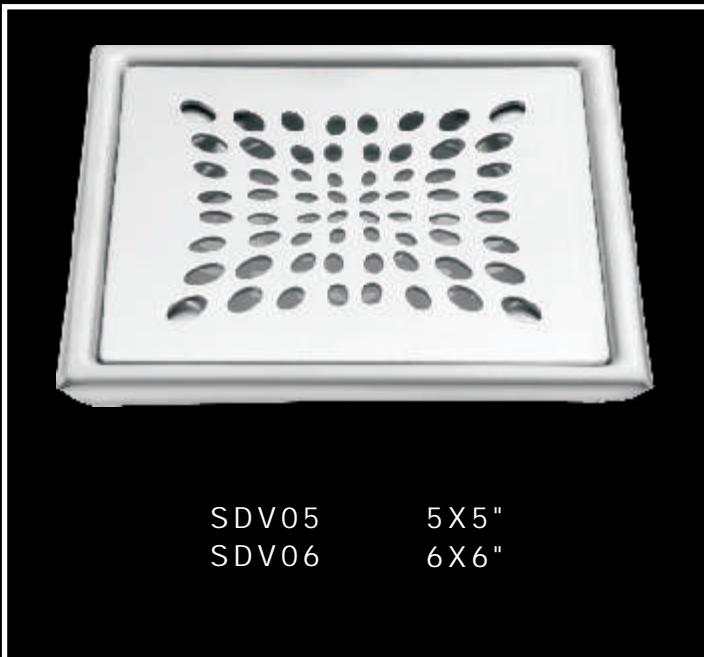

S Q U A R E D R A I N S

304 Stainless Steel

Anti-Corrosion, Sturdy and Durable

Anti-Corrosion

Thicker Protective Layer

Brushed Nickel Finished

SUS 304 MATERIAL

artrie.sales@outlook.com