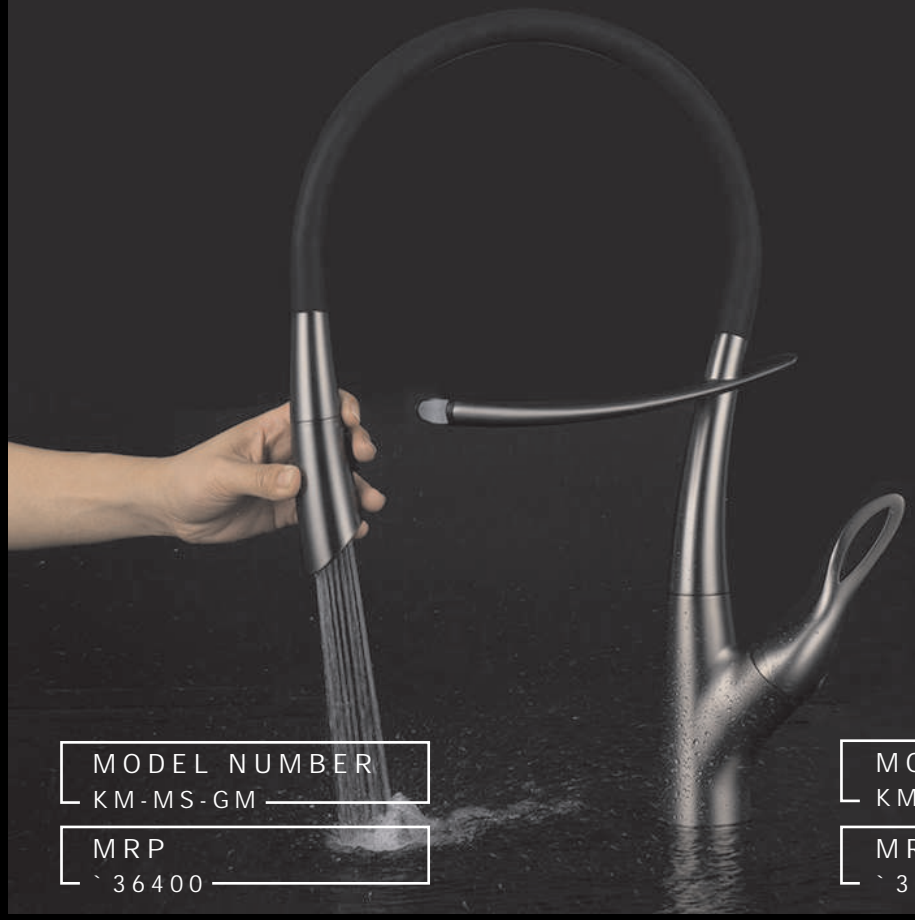

GUN METAL

MODEL NUMBER
KM-MS-GM

MRP
₹ 36400