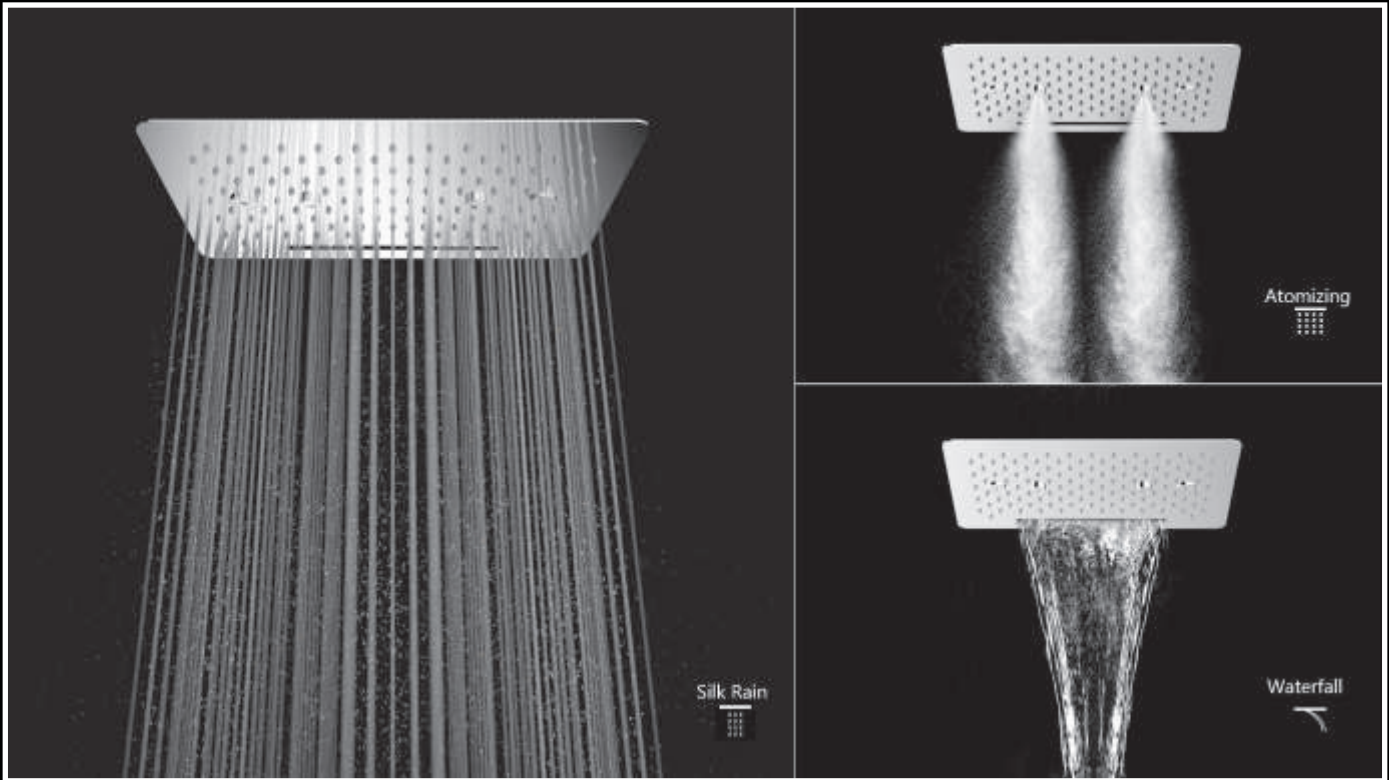

FEATURES

SUS304

Using high standard SUS304 and no need to make electroplated to worry about effecting beauty because of the falling of electroplated layer. With good anti-corrosion and thermal endurance, it will not release harmful matter under the situation of high or low temperature, so it will not harm our skin.