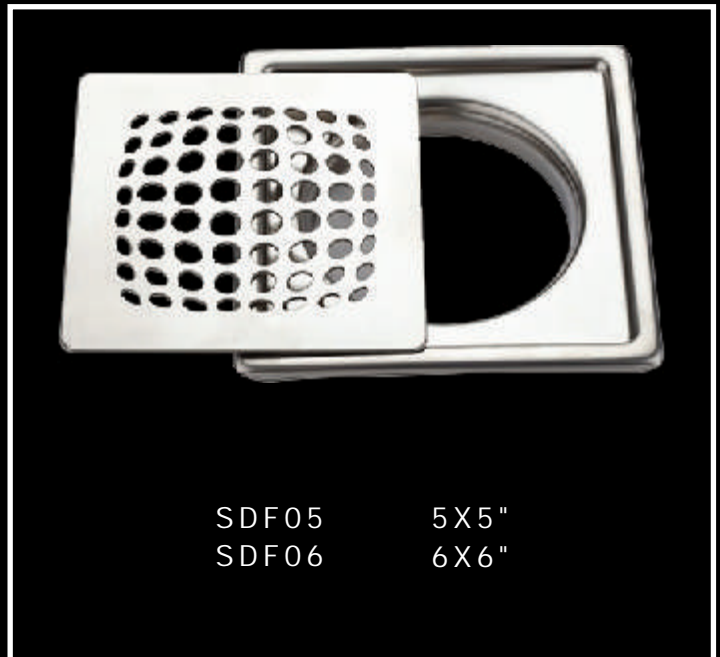

S Q U A R E D R A I N S

304 Stainless Steel

Anti-Corrosion, Sturdy and Durable

Anti-Corrosion

Thicker Protective Layer

Brushed Nickel Finished

SUS 304 MATERIAL

artrie.sales@outlook.com