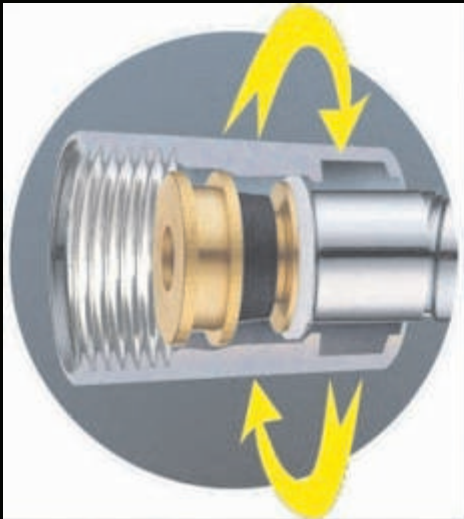

DIMENSION
100* 70 mm

MRP
` 1800

HOSE PIPES

360° ANTI-TWIST CONNECTOR
FOR EASY BREAK-FREE USAGE

RARE LONG-LASTING HOSE PIPES

MODEL NUMBER	TUPSPR2
MATERIAL	TPU
LENGTH	2 MTR
MRP	₹ 1200

(Recommended for Health Faucets)